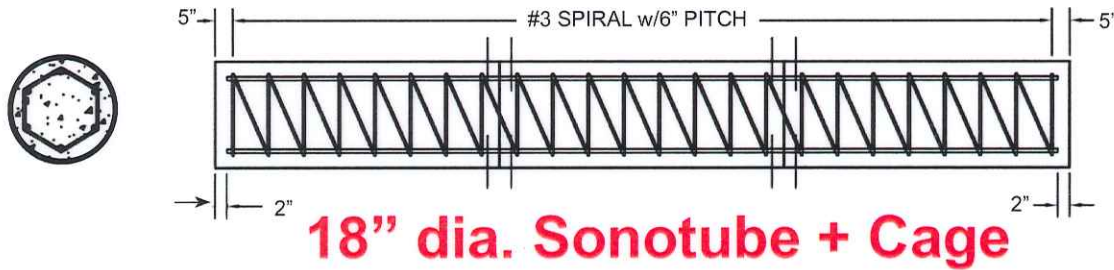

301 Hartle Street, Sayreville, New Jersey 08872
(732) 651-7822

103 Cornshop Road, Fryeburg, Maine 04037
(207) 935-3531