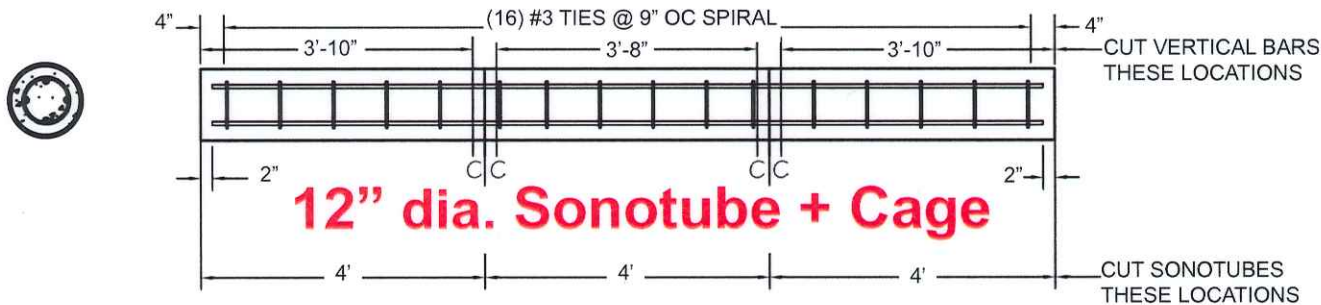

301 Hartle Street, Sayreville, New Jersey 08872
(732) 651-7822

103 Cornshop Road, Fryeburg, Maine 04037
(207) 935-3531