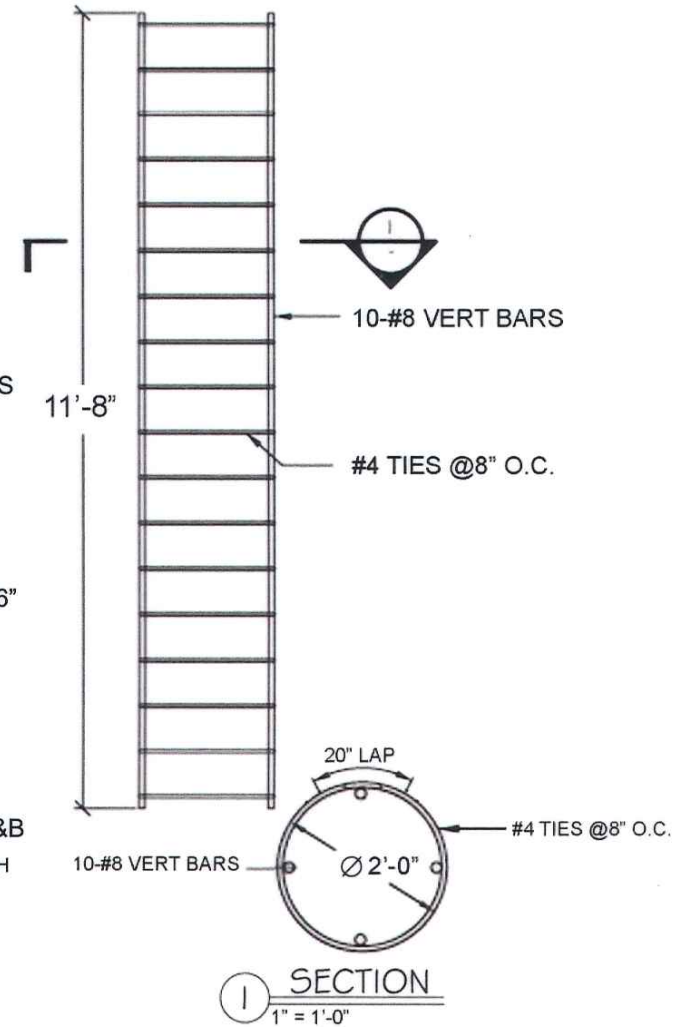

TYP 12'-0" X 12" WELDED CAGE
1/2" = 1'-0"

TYP 12'-0" X 18" WELDED CAGE
1/2" = 1'-0"

TYP 12'-0" X 24" WELDED CAGE
1/2" = 1'-0"