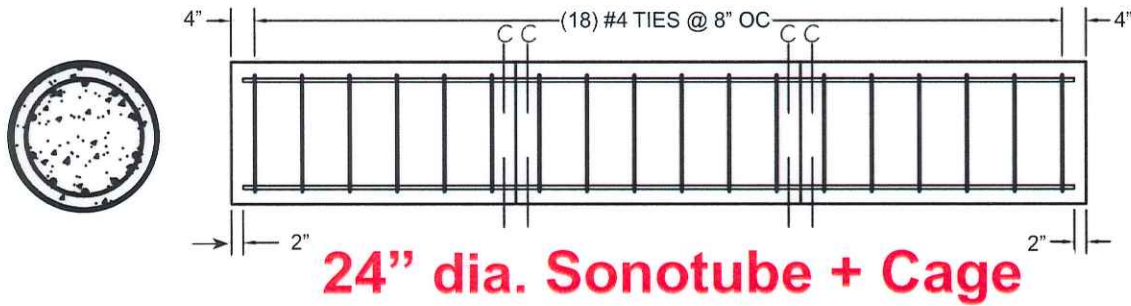

301 Hartle Street, Sayreville, New Jersey 08872
(732) 651-7822

103 Cornshop Road, Fryeburg, Maine 04037
(207) 935-3531