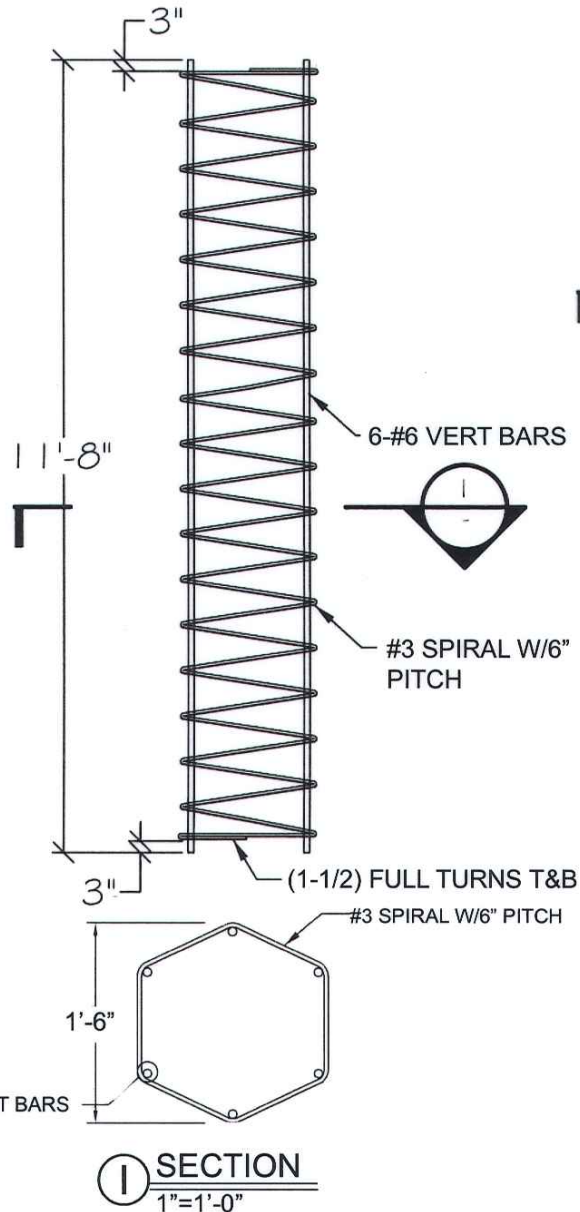

TYP 12'-0" X 12" WELDED CAGE
1/2" = 1'-0"

TYP 12'-0" X 18" WELDED CAGE
1/2" = 1'-0"

TYP 12'-0" X 24" WELDED CAGE
1/2" = 1'-0"