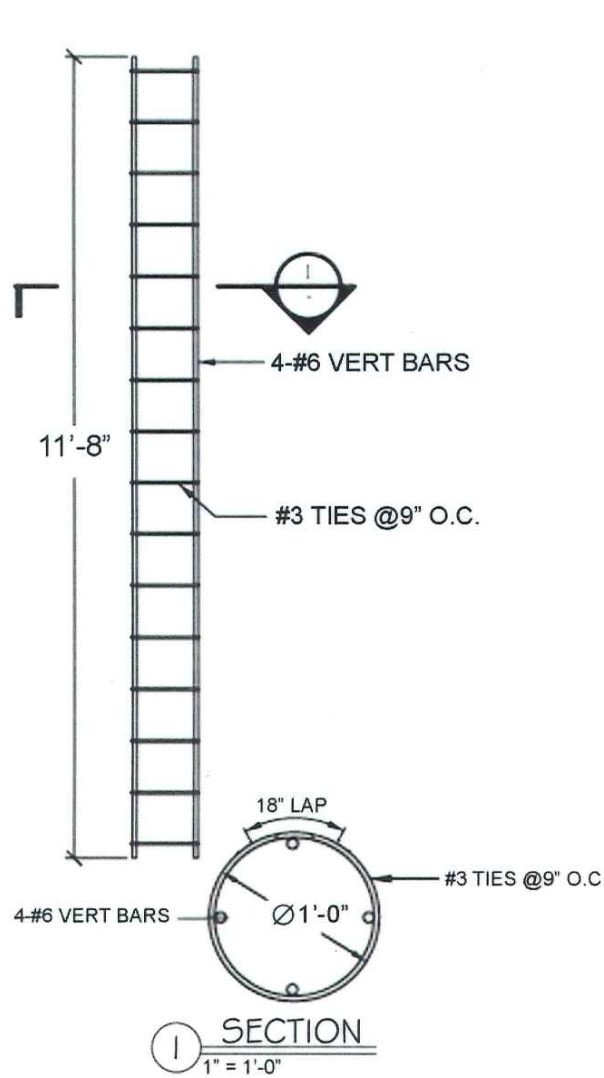

TYP 12'-0" X 12" WELDED CAGE
1/2" = 1'-0"

TYP 12'-0" X 18" WELDED CAGE
1/2" = 1'-0"

TYP 12'-0" X 24" WELDED CAGE
1/2" = 1'-0"